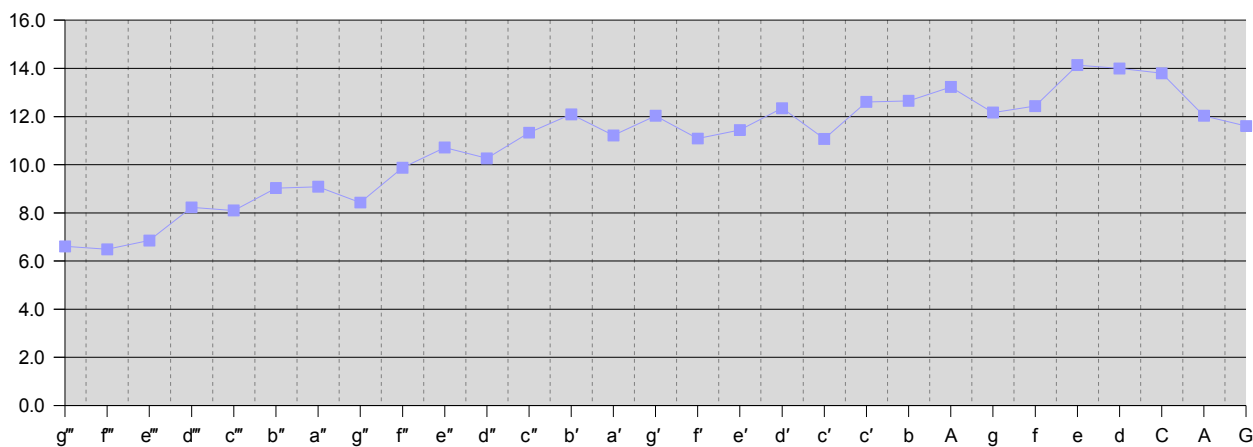

String no.	freq	Note	Length (cm)	Length (in)	Gauge (mm)	Gauge (in)	Tension (kgf)	Metal
1	1568	g'''	7.1	2.8	0.44	0.017	6.6	Yellow brass
2	1396	f'''	7.9	3.1	0.44	0.017	6.5	Yellow brass
3	1318	e'''	8.6	3.4	0.44	0.017	6.9	Yellow brass
4	1174	d'''	9.7	3.8	0.48	0.019	8.2	Yellow brass
5	1046	c'''	10.8	4.3	0.48	0.019	8.1	Yellow brass
6	986	b''	12.1	4.8	0.48	0.019	9.0	Yellow brass
7	880	a''	13.6	5.4	0.48	0.019	9.1	Yellow brass
8	784	g''	14.7	5.8	0.48	0.019	8.4	Yellow brass
9	698	f''	16.5	6.5	0.52	0.02	9.9	Yellow brass
10	659	e''	18.2	7.2	0.52	0.02	10.7	Yellow brass
11	587	d''	20	7.9	0.52	0.02	10.3	Yellow brass
12	523	c''	21.9	8.6	0.56	0.022	11.3	Yellow brass
13	493	b'	24	9.5	0.56	0.022	12.1	Yellow brass
14	440	a'	25.9	10.2	0.56	0.022	11.2	Yellow brass
15	392	g'	28.1	11.1	0.6	0.024	12.0	Yellow brass
16	349	f'	30.3	11.9	0.6	0.024	11.1	Yellow brass
17	329.5	e'	32.6	12.8	0.6	0.024	11.4	Yellow brass
18	293.5	d'	35.1	13.8	0.65	0.026	12.3	Yellow brass
19	261.5	c'	37.3	14.7	0.65	0.026	11.1	Yellow brass
20	261.5	c'	39.8	15.7	0.65	0.026	12.6	Yellow brass
21	246.5	b	42.3	16.7	0.65	0.026	12.7	Yellow brass
22	220	A	45	17.7	0.7	0.028	13.2	Yellow brass
23	196	g	47.5	18.7	0.65	0.026	12.2	Hard Sterling Silver
24	174.5	f	50.1	19.7	0.7	0.028	12.4	Hard Sterling Silver
25	164.75	e	52.8	20.8	0.75	0.03	14.1	Hard Sterling Silver
26	146.75	d	55.3	21.8	0.8	0.032	14.0	Hard Sterling Silver
27	130.75	C	58	22.9	0.85	0.033	13.8	Hard Sterling Silver
28	110	A	60.8	24.0	0.9	0.035	12.0	Hard Sterling Silver
29	98	G	63.5	25.0	0.95	0.037	11.6	Hard Sterling Silver
							average	Total: 314.9

Tension

String lengths (and therefore tensions) are approximate, based on the most accurate measurements yet available, from Paul Dooley 'Reconstructing the medieval Irish harp', *Galpin Society Journal* LXVII, 2014, used with permission